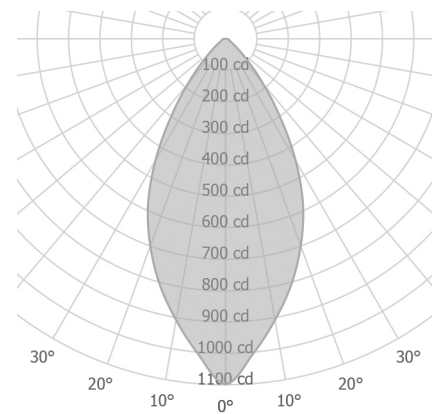

Example fixture number:

1280 - P - 7 - M - 30 - 2 - ID - X - S - SA - 19
- PC - CC