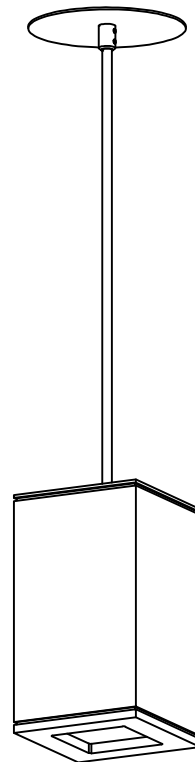

Ciro SQ

PENDANT

SPECIFICATION SHEET

Ciro SQ

Model 1280

Type

P Pendant

Size

7 7.0" [178mm]
12 12.0" [305mm]
Custom

Wattage^{1,2}

M 8.4W (1310lm)
H 12.6W (1710lm)

Color Temp³

30 3000
35 3500
40 4000

Voltage

2 220/240 Volt

Driver

Example fixture number:

1280 - P - 7 - M - 30 - 2 - ID - X - S - SA - 19
- PC - CC

Ciro SQ

PENDANT

Sleek and clean are words that describe **Ciro SQ**. It's contribution as a design element can offer many statements. All elements are solid machined aluminum construction.

Size	
7	7" [178mm]
12	12" [305mm]
Custom	

* 100mm square fixture body
* Available in 7" [178mm] and 12" [305mm] long body

Ciro SQ

PENDANT

SPECIFICATION SHEET

Ciro SQ

INSTALLATION TYPE

Straight power cable with integral driver