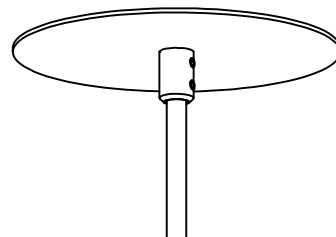

CMOP-1-5 Standard - Supplied

Mounting Option Power 1-5
Octagon Box (By Others)
Installed in drywall, wood or concrete ceiling