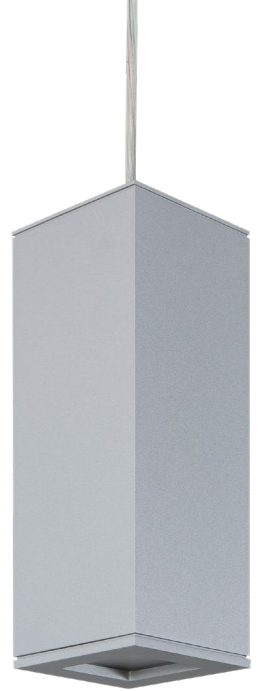

Ciro SQ

PENDANT

SPECIFICATION SHEET

Ciro SQ

Model 1280

Type

P Pendant

Size

Finish⁴

19 Painted anodized aluminum - RAL 9006 matte
21 Painted white - RAL 9010 matte
26 Painted black - RAL 9005 matte
22 Painted custom color

Mounting

PC Power cable

Power Cable⁵

CC Clear insulated cable (standard)
WC White cable
BC Black cable

Example fixture number:

1280 - P - 7 - M - 30 - 2 - ID - X - S - SA - 19
- PC - CC

Ciro SQ

PENDANT

Sleek and clean are words that describe **Ciro SQ**. It's contribution as a design element can offer many statements. All elements are solid machined aluminum construction.

Size	
7	7" [178mm]
12	12" [305mm]
Custom	

* 100mm square fixture body
* Available in 7" [178mm] and 12" [305mm] long body

Ciro SQ

PENDANT

SPECIFICATION SHEET

Ciro SQ

INSTALLATION TYPE

Straight power cable with integral driver