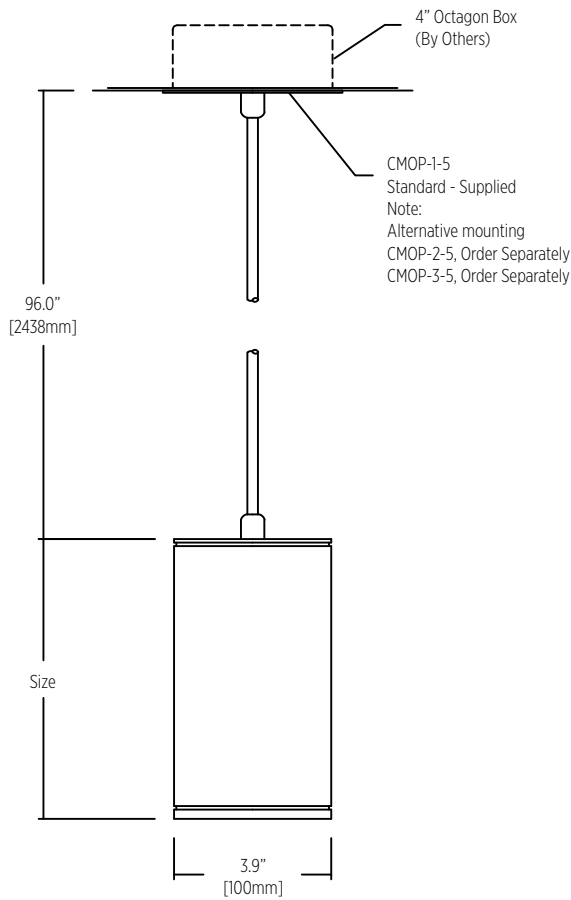

Notes

- 1 Nominal lumens value specified
- 2 Downlight LED module, constant current 18 Volt
500 mA - 8.4 W, 700 mA - 12.6 W
- 3 90+ CRI standard
- 4 Canopy finish matches housing
- 5 96" standard power cable length

Example fixture number:

1280 - P - 7 - M - 30 - 2 - ID - X - S - SA - 19
- PC - CC

Ciro SQ

PENDANT

Sleek and clean are words that describe **Ciro SQ**. It's contribution as a design element can offer many statements. All elements are solid machined aluminum construction.

Size	
7	7" [178mm]
12	12" [305mm]
Custom	

* 100mm square fixture body
* Available in 7" [178mm] and 12" [305mm] long body

Ciro SQ

PENDANT

SPECIFICATION SHEET

Ciro SQ

INSTALLATION TYPE

Straight power cable with integral driver